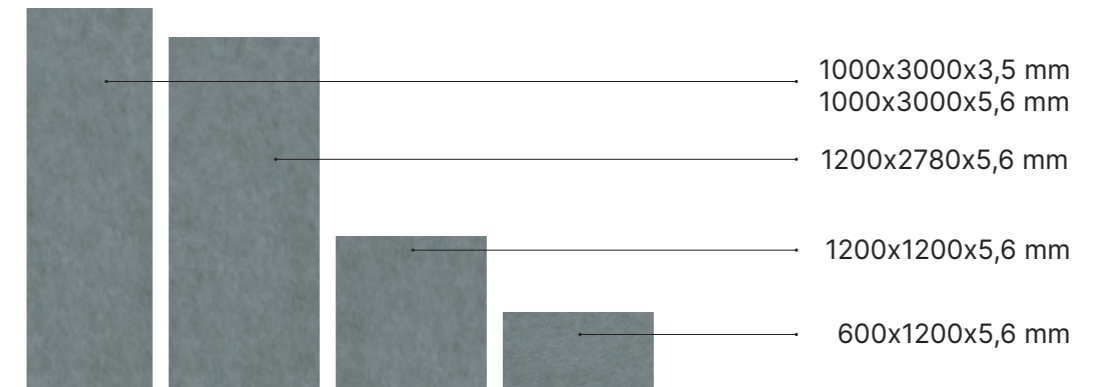

COVERLAM 3,5 MM / 5,6 MM